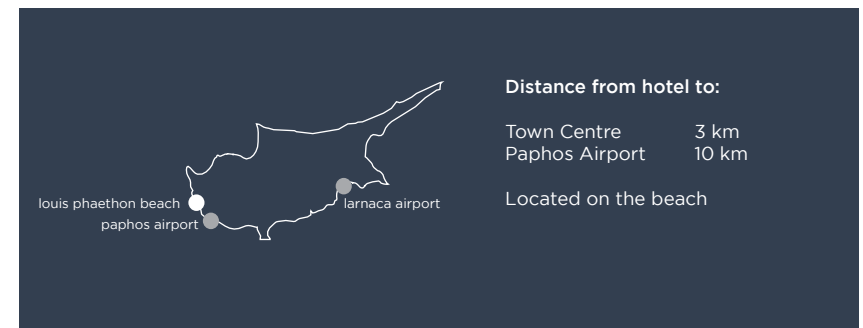

OLYMPIC SWIMMING POOL

- 50m - 8 lanes
- Training room 22m
- 2 dressing rooms

LOUIS PHAETHON BEACH

Paphos

Louis Phaethon Beach 4 star hotel in Paphos is located on the Paphos coast near the picturesque harbor directly on the beach, with an unlimited Mediterranean Sea view.

LOUIS LEDRA BEACH

**** PLUS

Paphos

Repeatedly awarded 4 star plus Louis Ledra Beach hotel offers high standards of accommodation and services and is ideally situated on the sea front and only five minutes drive from the historical port of Paphos.

LOUIS IMPERIAL BEACH

**** PLUS

Paphos

Ideally located on the shore of the ancient port of Paphos, Louis Imperial Beach 4* plus hotel offers the modern traveler a level of comfort and elegance. The hotel's ambition is to earn guests' warmest smiles, giving the promise to take a step ahead for them every time they come back. Extensive range of entertainment, sport and conference facilities in addition to high quality services make it ideal for both leisure and business stays.