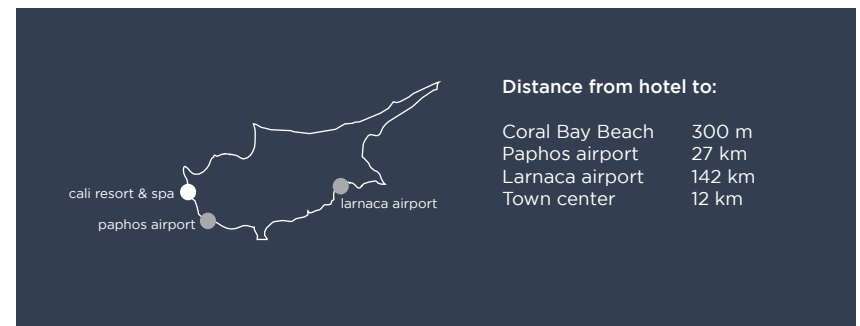

OUR FACILITIES

- 201 rooms including Superior Rooms, Deluxe Rooms, Executive Suites
- Air-conditioning/heating, private balcony or terrace, ensuite bathroom with shower and WC, bathrobes and slippers
- Telephone, satellite TV, Wi-Fi in rooms free of charge, minibar, hair dryer,
- Safety deposit box free of charge
- 24-hr room service, tea & coffee making facilities
- 2 restaurants (main and Japanese fusion), 2 bars, spa, 2 pools (1 indoor)
- Wi-Fi in all areas of the hotel
- Laundry service (extra charge)
- Uncovered Parking at no charge
- Conference room for up to 80 delegates