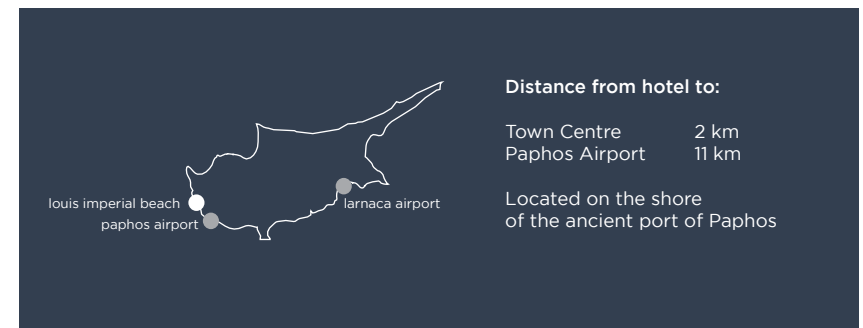

LOUIS LEDRA BEACH

**** PLUS

Paphos

Repeatedly awarded 4 star plus Louis Ledra Beach hotel offers high standards of accommodation and services and is ideally situated on the sea front and only five minutes drive from the historical port of Paphos.

LOUIS IMPERIAL BEACH

**** PLUS

Paphos

Ideally located on the shore of the ancient port of Paphos, Louis Imperial Beach 4* plus hotel offers the modern traveler a level of comfort and elegance. The hotel's ambition is to earn guests' warmest smiles, giving the promise to take a step ahead for them every time they come back. Extensive range of entertainment, sport and conference facilities in addition to high quality services make it ideal for both leisure and business stays.

THE IVI MARE

Paphos

Situated directly on the beach of Kato Paphos, the luxury 5 star beach front hotel The Ivi Mare – Designed for adults is the perfect oasis for leisure and business travelers.

With its blend of exquisite personal service, tasteful décor, luxurious rooms and dedicated quiet areas, guests can enjoy elegance, comfort and style in an exclusive, distraction free environment . For maximum rejuvenation, pampering and well-being visit our spa centre, featuring a fitness room, a sauna, a steam room, massage service, an outdoor jacuzzi and a relaxation area.