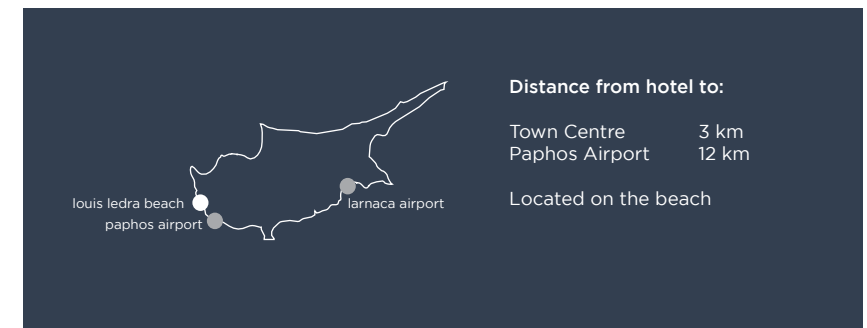

LOUIS LEDRA BEACH

**** PLUS

Paphos

Repeatedly awarded 4 star plus Louis Ledra Beach hotel offers high standards of accommodation and services and is ideally situated on the sea front and only five minutes drive from the historical port of Paphos.

LOUIS IMPERIAL BEACH

**** PLUS

Paphos

Ideally located on the shore of the ancient port of Paphos, Louis Imperial Beach 4* plus hotel offers the modern traveler a level of comfort and elegance. The hotel's ambition is to earn guests' warmest smiles, giving the promise to take a step ahead for them every time they come back. Extensive range of entertainment, sport and conference facilities in addition to high quality services make it ideal for both leisure and business stays.