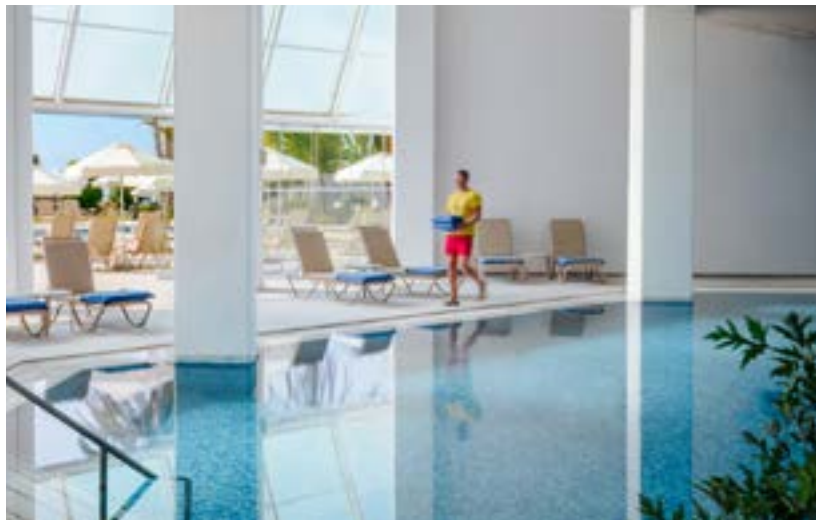

OUR FACILITIES

- 269 rooms with radio, satellite TV, tea & coffee making facilities, mini bar and safety deposit box
- 2-restaurants, 2-bars, 1-beach bar (only for summer period)
- 4-swimming pools, spa, sauna and massage, hairdressing & beauty salon, floodlit tennis court, beach volley (May-October), French bowls, shuffleboard and other sports activities, free WiFi access in all public areas and rooms.