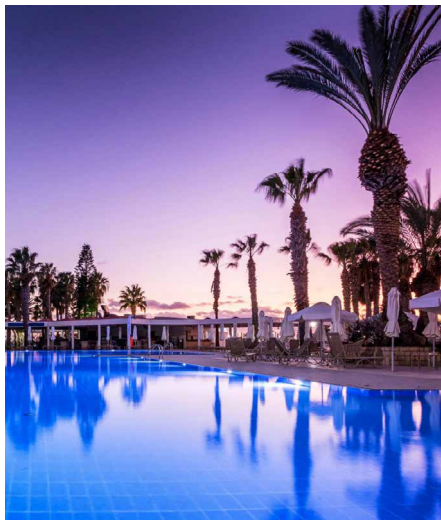

WELCOME

- Welcome drink for each team member upon arrival
- Nutritious menus especially designed for athletes, including meals which are rich and varied and including a lot of carbohydrates. (Menus arranged with your collaboration)
- Table water included with the meals
- One single room for the trainer, coach or manager offered free of charge for every 20 team members
- Sauna, steam room, jacuzzi, gym room, swimming pool, full time animation program and a great variety of sports