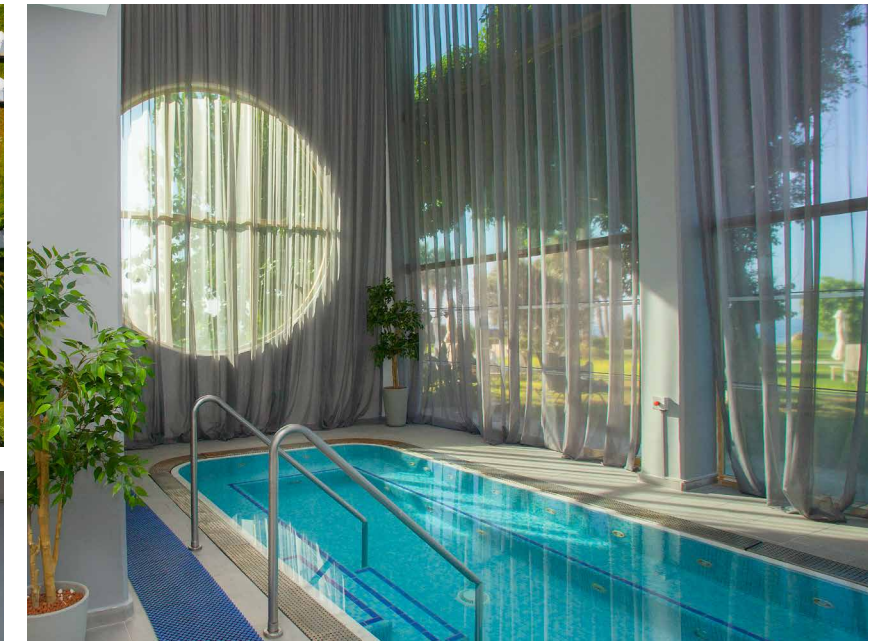

WELCOME

- Welcome drink for each team member upon arrival
- Nutritious menus especially designed for athletes, including meals which are rich and varied and including a lot of carbohydrates (Menus arranged with your collaboration)
- Table water included with the meals
- One single room for the trainer, coach or manager offered free of charge for every 20 team members
- New modern spa