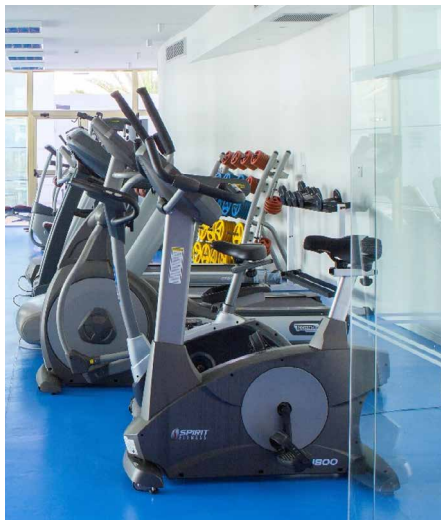

WELCOME

- Welcome drink for each team member upon arrival
- Nutritious menus especially designed for athletes, including meals which are rich and varied and including a lot of carbohydrates (Menus arranged with your collaboration)
- Table water included with the meals
- One single room for the trainer, coach or manager offered free of charge for every 20 team members
- New modern spa