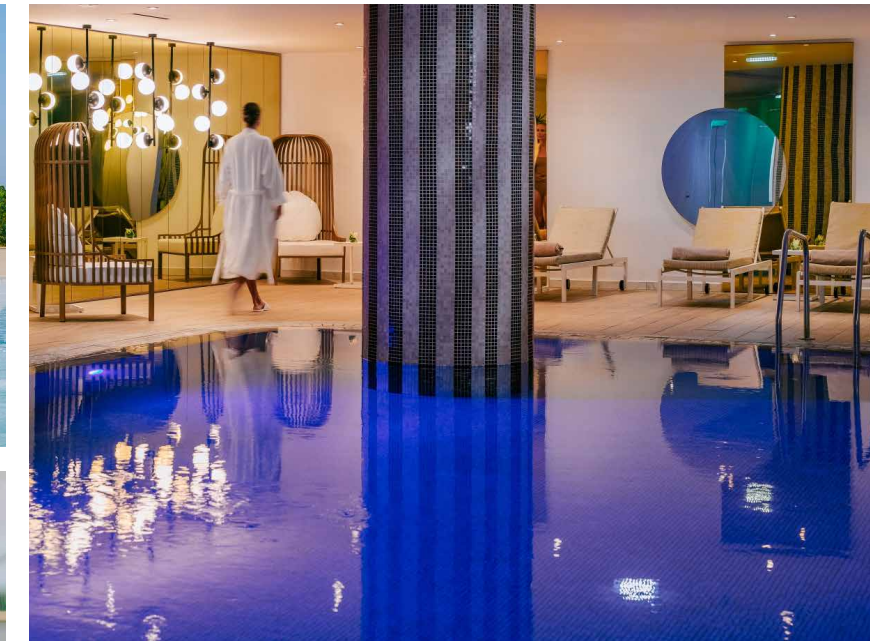

WELCOME

- Welcome drink for each team member upon arrival
- Nutritious menus especially designed for athletes, including meals which are rich and varied and including a lot of carbohydrates (Menus arranged with your collaboration)
- Unlimited water (still or sparkling) during lunch or dinner
- One single room for the trainer, coach or manager offered free of charge for every 20 team members

OUR FACILITIES

- 148 Superior Rooms and Junior Suites including 14 suites & 2 superior rooms with private outdoor jacuzzis with bathrobes, slippers, toiletries, hair dryer, ironing facilities, satellite TV, tea & coffee making facilities, nespresso machine, mini bar, safety deposit box (free of charge), WiFi (free of charge), welcome treat complementary and a bottle of water on arrival
- 1 main restaurant and 2 themed a la carte restaurants 'Alati Greek flavours', 'Fiki Japanese fusion', indoor bar and outdoor pool bar
- Main outdoor pool, 1 indoor pool, 1 outdoor jacuzzi, and Wellness Centre with fitness room, sauna, steambath and relaxation area (free of charge). Spa treatments for an additional charge.

the ivi mare paphos airport   larnaca airport

Distance from hotel to:	
Paphos Harbour	3 km
Kings Avenue Mall	4.5 km
Tomb of the Kings	5.5 km
Town Centre	5 km
Paphos Airport	12 km