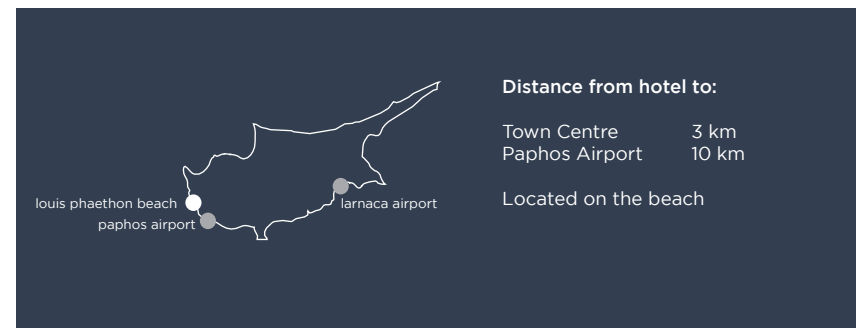

## LOUIS PHAETHON BEACH

\*\*\*\*

Paphos

Louis Phaethon Beach 4 star hotel in Paphos is located on the Paphos coast near the picturesque harbor directly on the beach, with an unlimited Mediterranean Sea view.

# LOUIS LEDRA BEACH

\*\*\*\* PLUS

Paphos

Repeatedly awarded 4 star plus Louis Ledra Beach hotel offers high standards of accommodation and services and is ideally situated on the sea front and only five minutes drive from the historical port of Paphos.

## LOUIS IMPERIAL BEACH

\*\*\*\* PLUS

Paphos

Ideally located on the shore of the ancient port of Paphos, Louis Imperial Beach 4\* plus hotel offers the modern traveler a level of comfort and elegance. The hotel's ambition is to earn guests' warmest smiles, giving the promise to take a step ahead for them every time they come back. Extensive range of entertainment, sport and conference facilities in addition to high quality services make it ideal for both leisure and business stays.