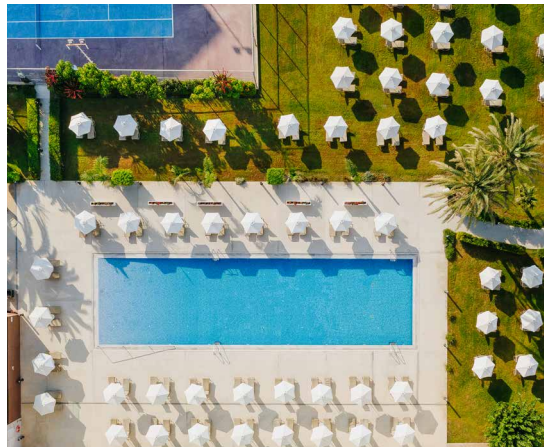

WELCOME

- Welcome drink for each team member upon arrival
- Nutritious menus especially designed for athletes, including meals which are rich and varied and including a lot of carbohydrates (Menus arranged with your collaboration)
- Table water included with the meals
- One single room for the trainer, coach or manager offered free of charge for every 20 team members
- New modern spa