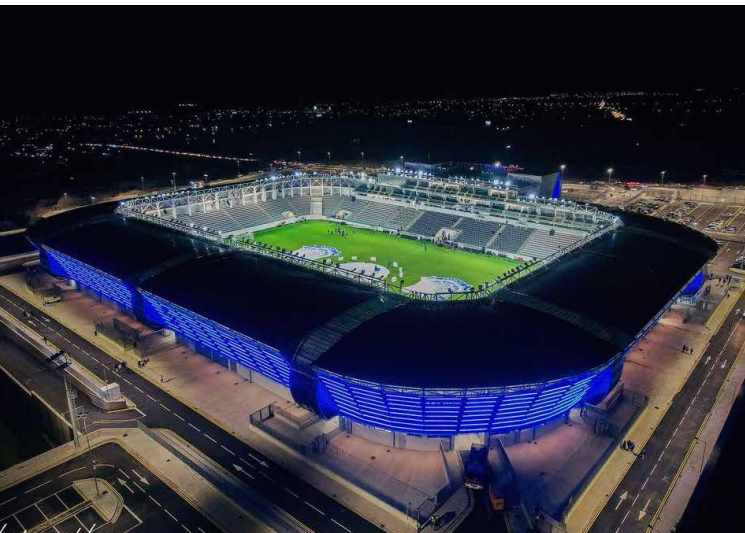

LIMASSOL SPORTS FACILITIES

LIMASSOL ARENA ALPHAMEGA STADIUM

The official inauguration of the Alphamega Stadium took place in November 2022 and the first game was played on the 15th of December. The result of the name was from the sponsorship of the Alphamega Hypermarkets, a very well-known chain in Cyprus. The trade for the use of the supermarket's name will last until the end of the 2027-2028 domestic league season. Furthermore, it is also known as the Limassol Arena and it's the home ground for the three biggest local clubs, Ael, Apollon and Aris. The stadium holds 11,000 spectators making it the second biggest in Limassol and the fifth largest overall in Cyprus.

- Capacity of 11,000 spectators
- Canopy in all stands
- 4 locker rooms
- Media spaces
- Official positions and closed official areas
- Access facilities and places for the disabled
- Closed circuit television system
- Cafeterias-canteens
- Shops and boutiques
- Auxiliary courts