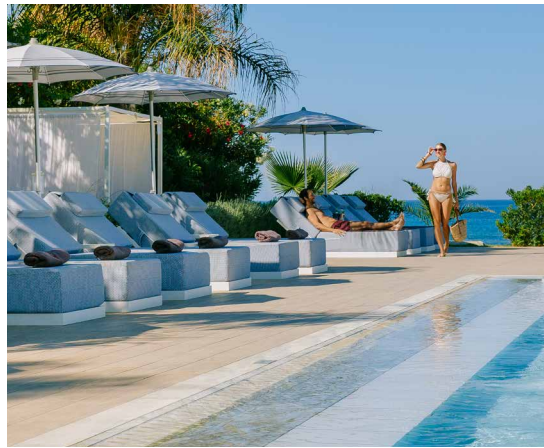

WELCOME

- Welcome drink for each team member upon arrival
- Nutritious menus especially designed for athletes, including meals which are rich and varied and including a lot of carbohydrates (Menus arranged with your collaboration)
- Unlimited water (still or sparkling) during lunch or dinner
- One single room for the trainer, coach or manager offered free of charge for every 20 team members

OUR FACILITIES

- 148 Superior Rooms and Junior Suites including 14 suites & 2 superior rooms with private outdoor jacuzzis with bathrobes, slippers, toiletries, hair dryer, ironing facilities, satellite TV, tea & coffee making facilities, nespresso machine, mini bar, safety deposit box (free of charge), WiFi (free of charge), welcome treat complementary and a bottle of water on arrival
- 1 main restaurant and 2 themed a la carte restaurants 'Alati Greek flavours', 'Fiki Japanese fusion', indoor bar and outdoor pool bar
- Main outdoor pool, 1 indoor pool, 1 outdoor jacuzzi, and Wellness Centre with fitness room, sauna, steambath and relaxation area (free of charge). Spa treatments for an additional charge.

the ivi mare paphos airport   larnaca airport

Distance from hotel to:	
Paphos Harbour	3 km
Kings Avenue Mall	4.5 km
Tomb of the Kings	5.5 km
Town Centre	5 km
Paphos Airport	12 km