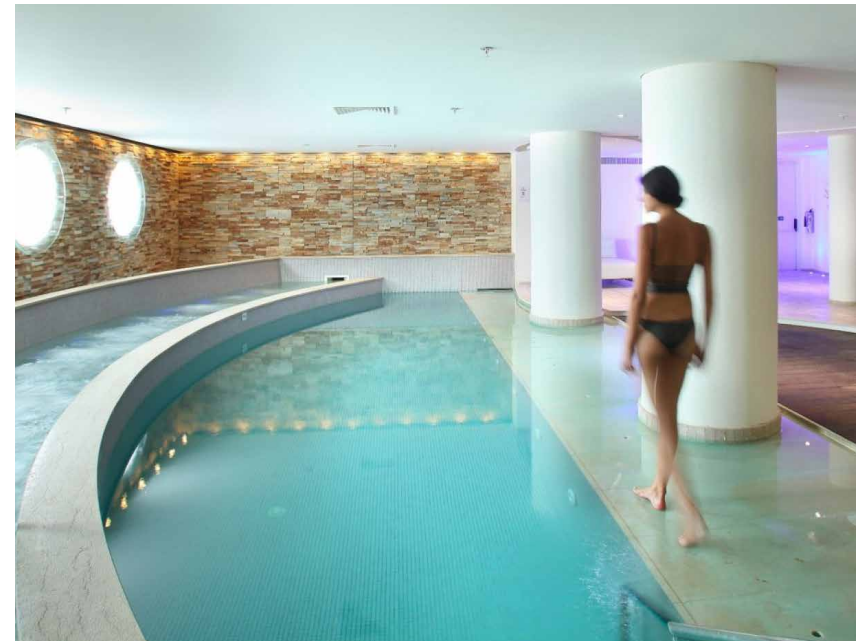

## OUR FACILITIES

- State-of-art pillar free banquet facilities for up to 5000 people
- 194 rooms, including executive rooms and suites with modern décor
- Perfect city location
- Pool bar, lagoon swimming pool, one tennis court
- Free parking area of 900 spaces
- Full-service spa with relaxation pool and fitness center
- A wide range of food and beverage choices