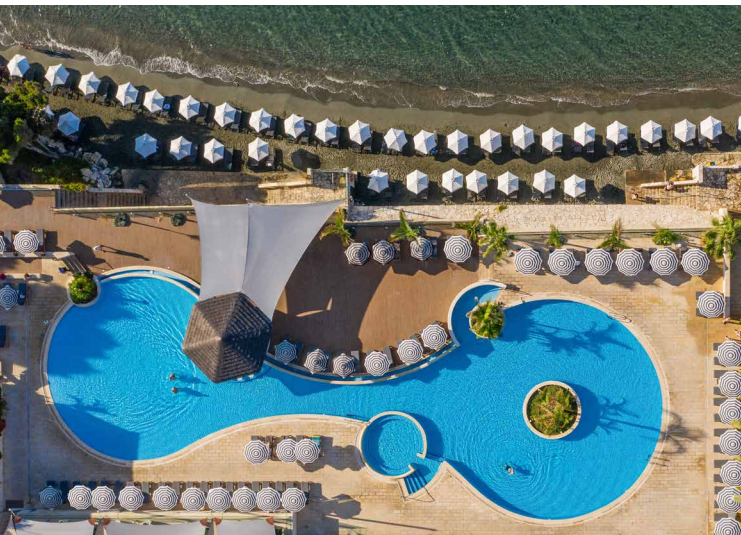

# ROYAL APOLLONIA

\*\*\*\*\*

Limassol

Welcome to a holiday haven of elegance and serenity in the most privileged beachfront setting in the heart of cosmopolitan Limassol. An intimate hotel with a brand-new look tailored to the demands of the discerning modern-day traveller. An exceptional combination of timeless sophistication and contemporary ambiance that combine in 5-star harmony, enhanced with stunning sea views and impeccable amenities and services.