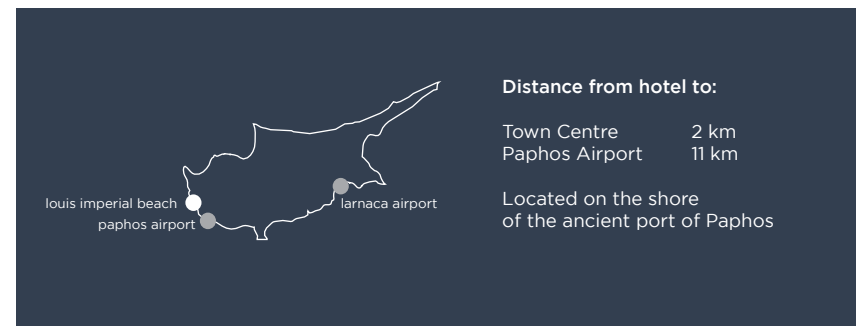

# LOUIS LEDRA BEACH

\*\*\*\* PLUS

Paphos

Repeatedly awarded 4 star plus Louis Ledra Beach hotel offers high standards of accommodation and services and is ideally situated on the sea front and only five minutes drive from the historical port of Paphos.

## LOUIS IMPERIAL BEACH

\*\*\*\* PLUS

Paphos

Ideally located on the shore of the ancient port of Paphos, Louis Imperial Beach 4\* plus hotel offers the modern traveler a level of comfort and elegance. The hotel's ambition is to earn guests' warmest smiles, giving the promise to take a step ahead for them every time they come back. Extensive range of entertainment, sport and conference facilities in addition to high quality services make it ideal for both leisure and business stays.

## THE IVI MARE

\*\*\*\*\*

Paphos

Situated directly on the beach of Kato Paphos, the luxury 5 star beach front hotel The Ivi Mare – Designed for adults is the perfect oasis for leisure and business travelers.

the ivi mare paphos airport      larnaca airport

| Distance from hotel to: |        |
|-------------------------|--------|
| Paphos Harbour          | 3 km   |
| Kings Avenue Mall       | 4.5 km |
| Tomb of the Kings       | 5.5 km |
| Town Centre             | 5 km   |
| Paphos Airport          | 12 km  |