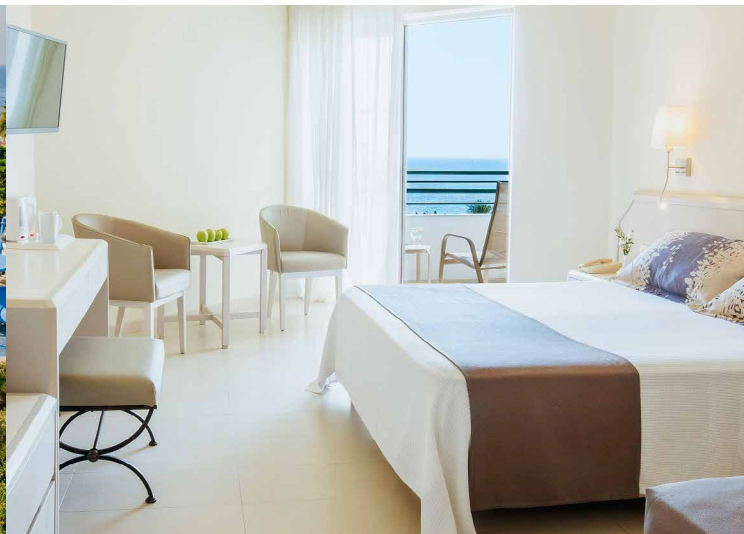

## LOUIS IMPERIAL BEACH

\*\*\*\* PLUS

Paphos

Ideally located on the shore of the ancient port of Paphos, Louis Imperial Beach 4\* plus hotel offers the modern traveler a level of comfort and elegance. The hotel's ambition is to earn guests' warmest smiles, giving the promise to take a step ahead for them every time they come back. Extensive range of entertainment, sport and conference facilities in addition to high quality services make it ideal for both leisure and business stays.

## THE IVI MARE

\*\*\*\*\*

Paphos

Situated directly on the beach of Kato Paphos, the luxury 5 star beach front hotel The Ivi Mare – Designed for adults is the perfect oasis for leisure and business travelers.