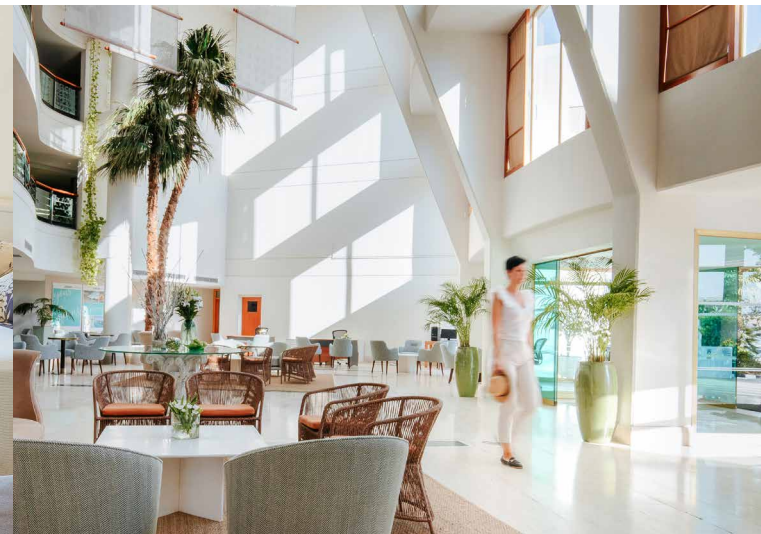

LOUIS IMPERIAL BEACH

**** PLUS

Paphos

Ideally located on the shore of the ancient port of Paphos, Louis Imperial Beach 4* plus hotel offers the modern traveler a level of comfort and elegance. The hotel's ambition is to earn guests' warmest smiles, giving the promise to take a step ahead for them every time they come back. Extensive range of entertainment, sport and conference facilities in addition to high quality services make it ideal for both leisure and business stays.

T +357 26965415 F +357 26964293 E imperial.reservations@louishotels.com