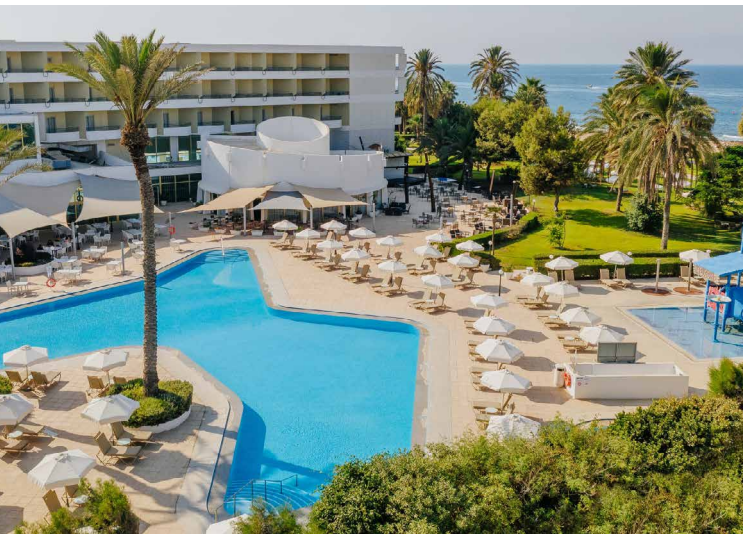

## LOUIS IMPERIAL BEACH

\*\*\*\* PLUS

Paphos

Ideally located on the shore of the ancient port of Paphos, Louis Imperial Beach 4\* plus hotel offers the modern traveler a level of comfort and elegance. The hotel's ambition is to earn guests' warmest smiles, giving the promise to take a step ahead for them every time they come back. Extensive range of entertainment, sport and conference facilities in addition to high quality services make it ideal for both leisure and business stays.