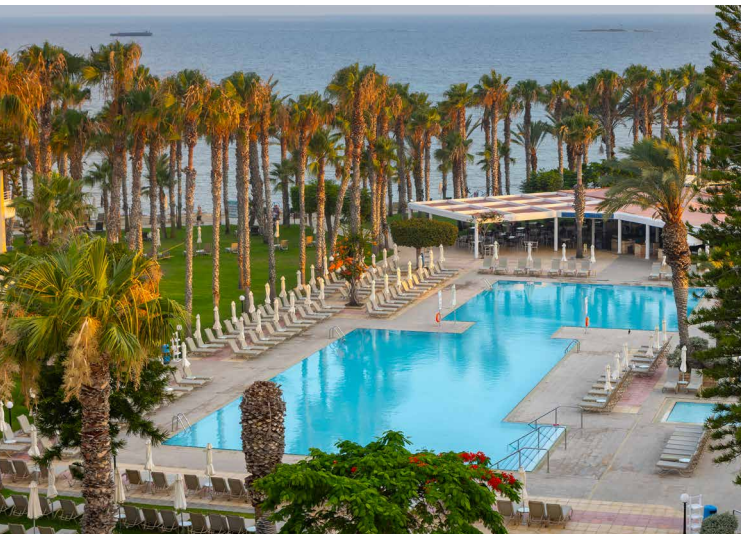

LOUIS PHAETHON BEACH

****

Paphos

Louis Phaethon Beach 4 star hotel in Paphos is located on the Paphos coast near the picturesque harbor directly on the beach, with an unlimited Mediterranean Sea view.

Relax at the Louis Phaethon Health Club, enjoy a swim in one of our indoor or outdoor pools or forget your stress and go for a steam bath or jacuzzi.

T +357 26964600 F +357 26964666 E phaethon@louishotels.com