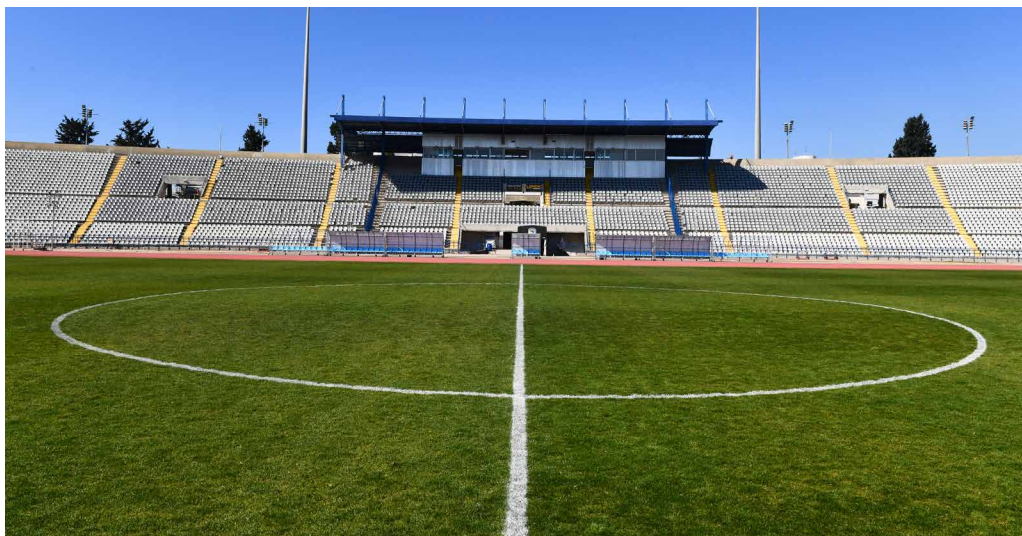

PAPHOS SPORTS FACILITIES

STELIOS KYRIAKIDES

- Football stadium with natural grass 73m x 110m
- Total stands capacity 8960
- Lighting
- Team dressing rooms
- Referee dressing rooms
- Media room
- Journals room
- Medical room
- Canteen
- Anti Dopping room
- Management offices
- East stand accessible for people with disabilities
- Synthetic running track
- 10 lanes
- Composite tapestry