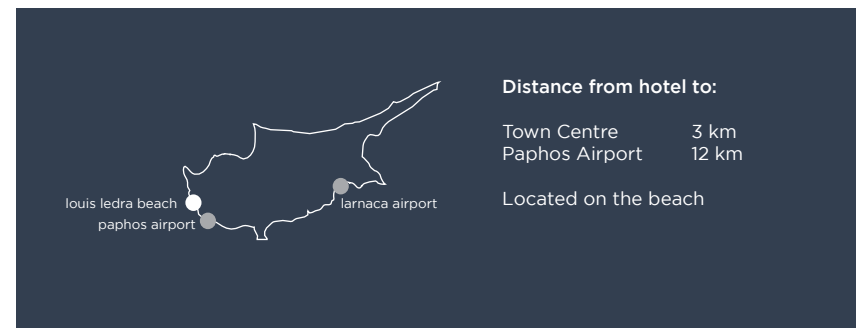

# LOUIS LEDRA BEACH

\*\*\*\* PLUS

Paphos

Repeatedly awarded 4 star plus Louis Ledra Beach hotel offers high standards of accommodation and services and is ideally situated on the sea front and only five minutes drive from the historical port of Paphos.

## LOUIS IMPERIAL BEACH

\*\*\*\* PLUS

Paphos

Ideally located on the shore of the ancient port of Paphos, Louis Imperial Beach 4\* plus hotel offers the modern traveler a level of comfort and elegance. The hotel's ambition is to earn guests' warmest smiles, giving the promise to take a step ahead for them every time they come back. Extensive range of entertainment, sport and conference facilities in addition to high quality services make it ideal for both leisure and business stays.

## THE IVI MARE

\*\*\*\*\*

Paphos

Situated directly on the beach of Kato Paphos, the luxury 5 star beach front hotel The Ivi Mare – Designed for adults is the perfect oasis for leisure and business travelers.