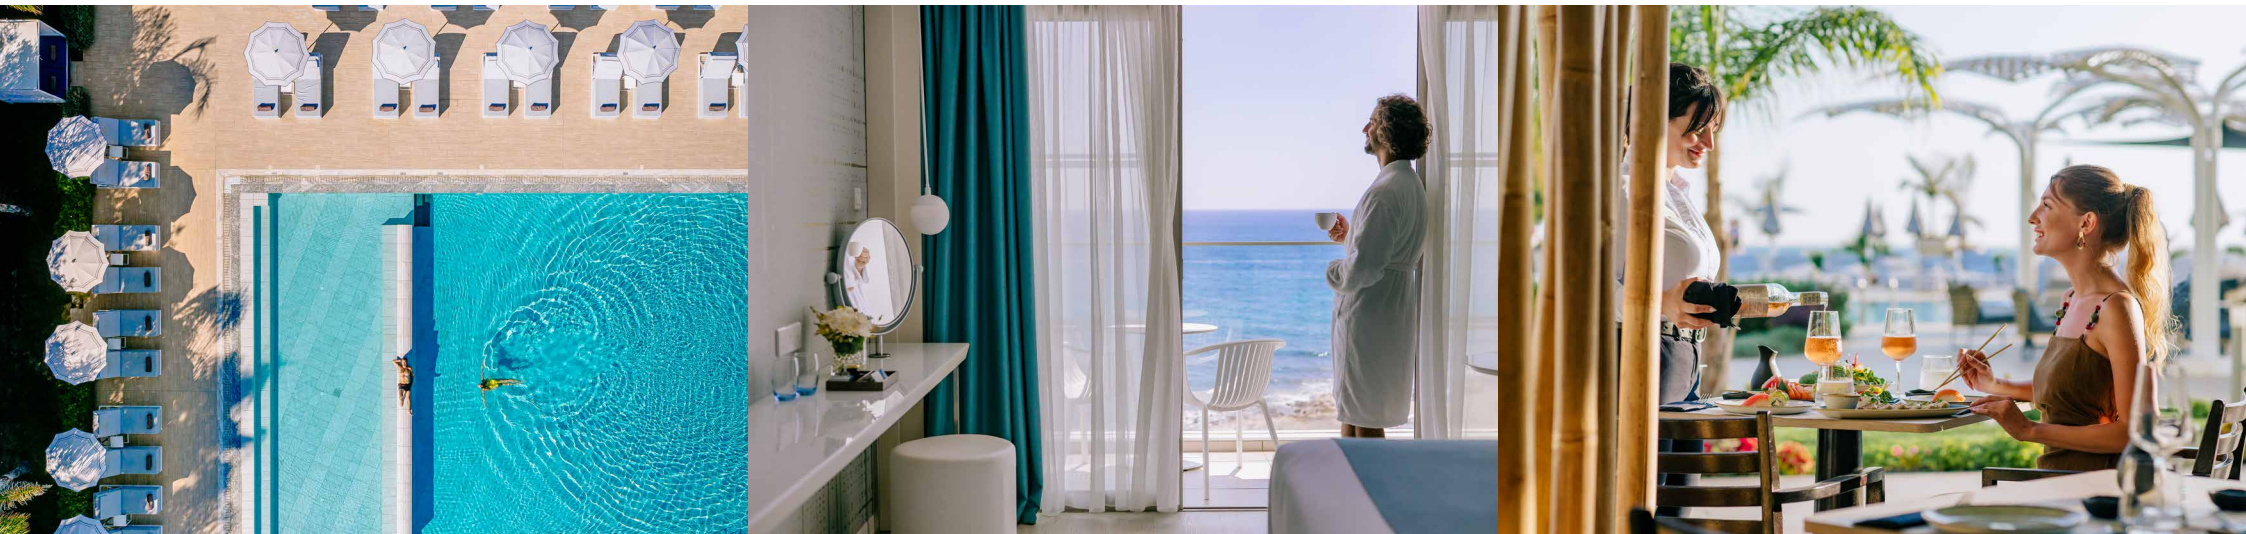

THE IVI MARE

*****

Paphos

Situated directly on the beach of Kato Paphos, the luxury 5 star beach front hotel The Ivi Mare – Designed for adults is the perfect oasis for leisure and business travelers.

With its blend of exquisite personal service, tasteful décor, luxurious rooms and dedicated quiet areas, guests can enjoy elegance, comfort and style in an exclusive, distraction free environment . For maximum rejuvenation, pampering and well-being visit our spa centre, featuring a fitness room, a sauna, a steam room, massage service, an outdoor jacuzzi and a relaxation area.

T +357 26913555 E ivimare@louishotels.com