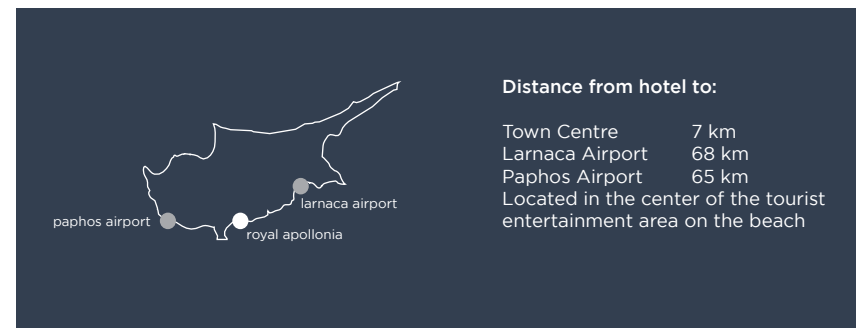

OUR FACILITIES

- 204 rooms with bathrobes and slippers, free Wi Fi, mini bar, safety deposit box, tea & coffee making facilities, 24h room service
- 3 restaurants: Aura main restaurant, Akakiko Japanese restaurant, Alati Greek flavors restaurant, Luna lounge & terrace, Indigo pool bar.
- 1 indoor swimming pool (heated in winter), 1 outdoor swimming pool of 523 m, 2 floodlit tennis courts, gym, leisure club, massage, outdoor jacuzzi, sauna, spa facilities, beauty treatments, fitness room, aerobic
- Free Wi Fi in public areas
- 3 conference rooms with maximum capacities of 180, 40 and 50 people
- Coffee breaks, reception cocktails, conference packages